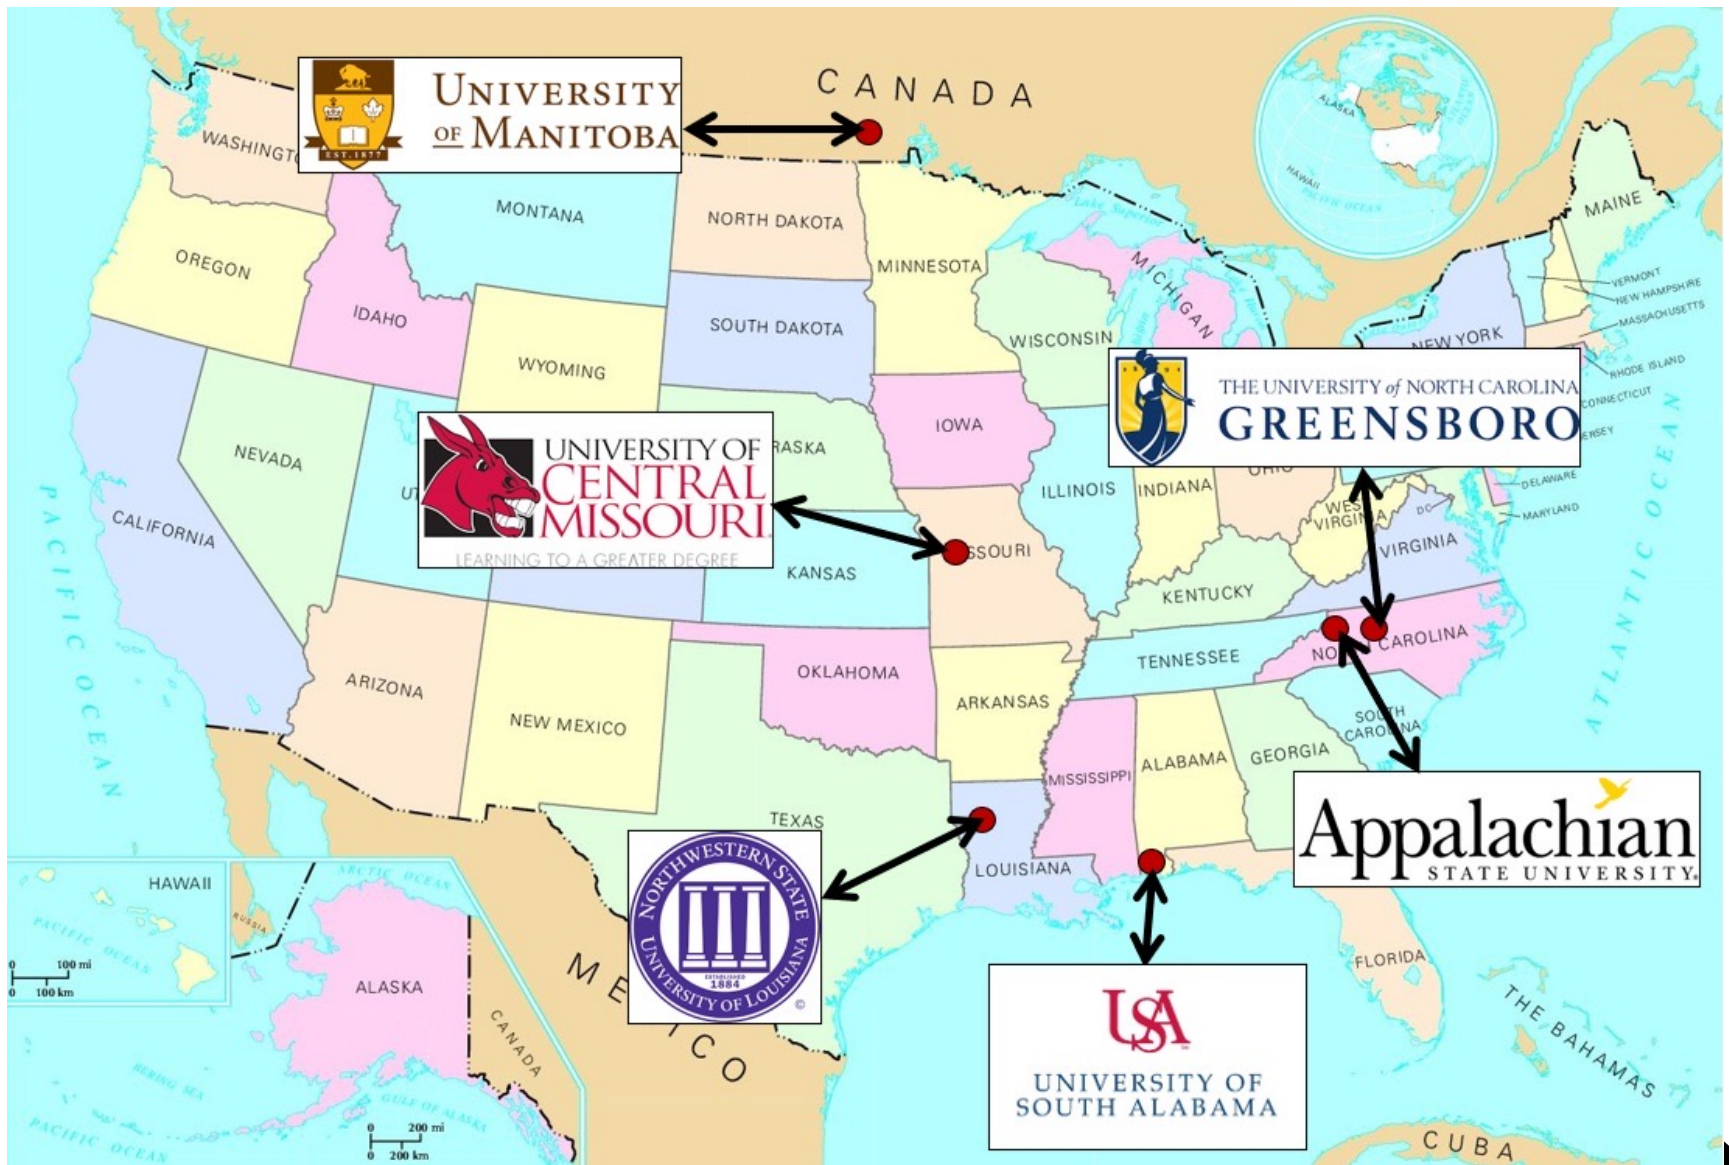

# Partenaires nord-américains

# Destinations

- ❖ Appalachian State University (Boone)
- ❖ University of North Carolina at Greensboro
- ❖ University of Central Missouri (Warrensburg)
- ❖ Northwestern State University (Natchitoches)
- ❖ University of South Alabama (Mobile)
- ❖ University of Manitoba (Winnipeg, Canada)

# University of South Alabama

- Mobile, Alabama (190000 habitants)
- Partenaire depuis 2020
- 14000+ étudiants
- 100+ disciplines
- TOEFL : 61/120

USA's student body comes from across the United States and from more than 70 foreign countries.

# University of South Alabama

**AROUND CAMPUS**

Direction de l'International